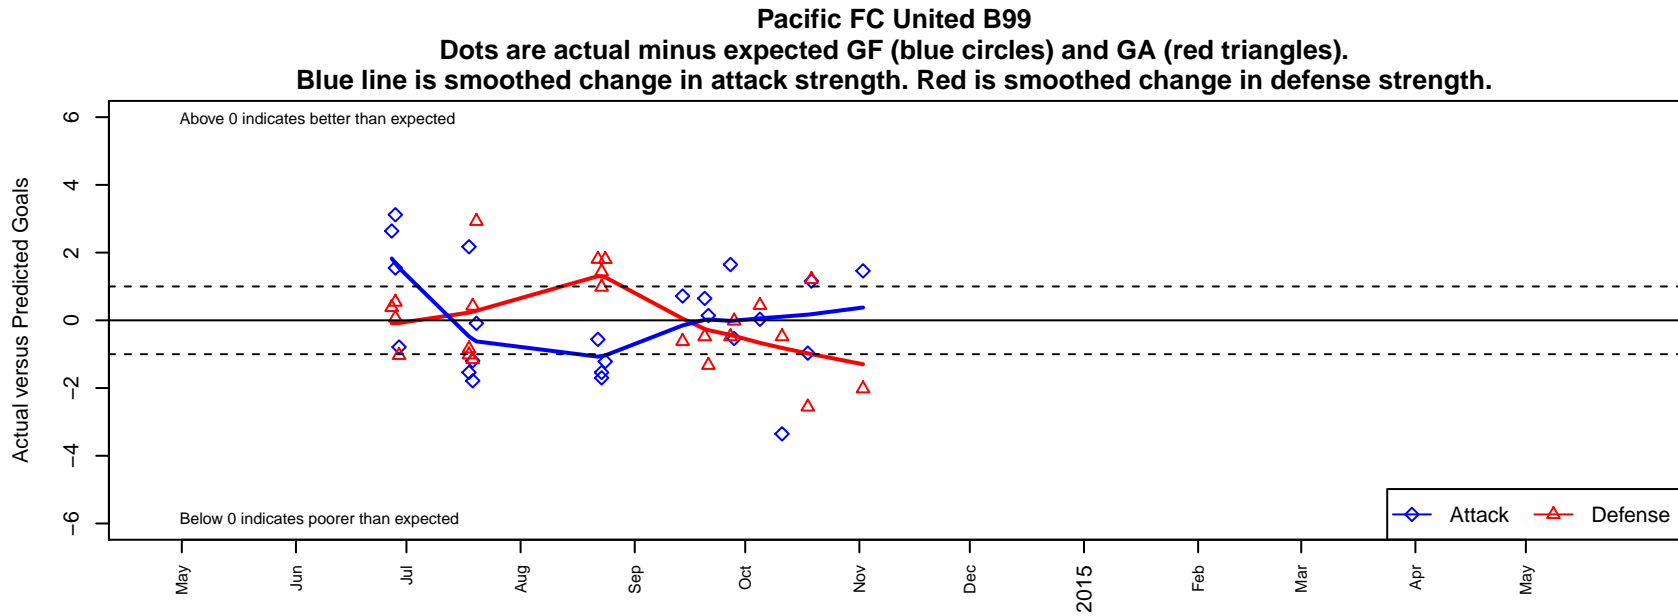

Pacific FC United B99

Pacific FC
 Battle Ground, WA
 B99 total strength=1244
 attack=8.46 defense=2.57
 fall league = PTT B99 Premier

alt names used:
 PFC United
 Pacific FC – United
 Pacific FC B99 United
 Pacific FC United

Venues played:
 2014 Clash At the Border Silver/Bronze U15
 2014 Beaverton Cup BU15 Silver
 2014 Summer Slam U15
 2014 PTT B99 Premier

**attack and defense variance (black dot)
relative to other teams
and top 10 in region**