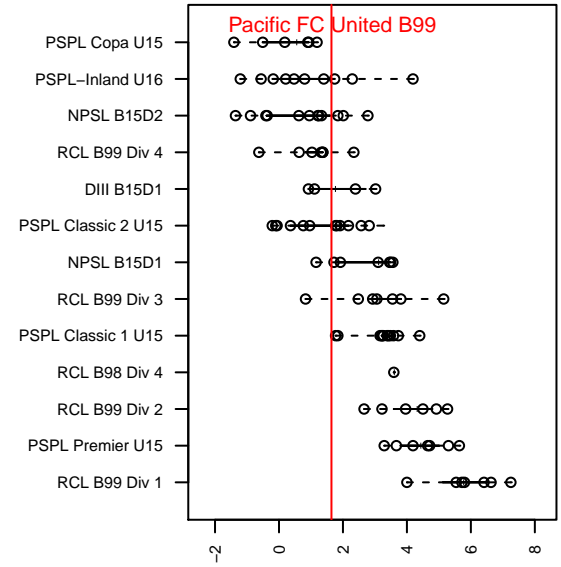

**attack and defense rating
relative to others at age
and all opponents in last 13 months**