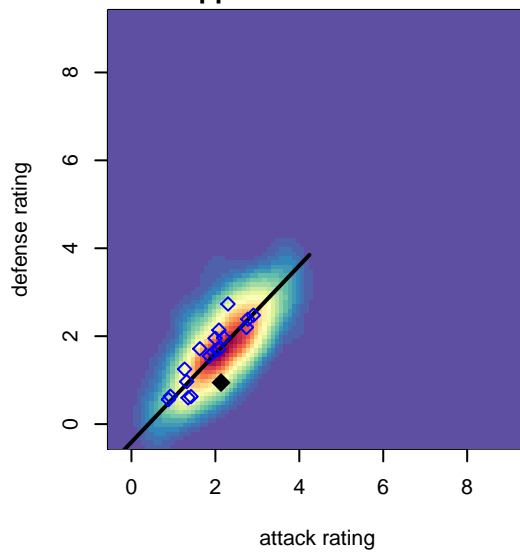

**attack and defense rating
relative to others at age
and all opponents in last 13 months**